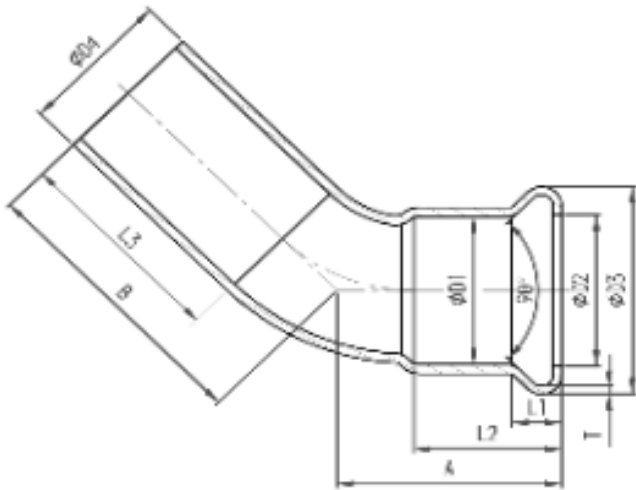

PRESS-TITE™

PRESS-TITE WATER: 45° STREET ELBOW

Suitable for	Water
O-Ring Colour	Black
O-Ring Type	EDPM
Range Size	15 mm - 54 mm
Type	45° Elbow Street
Material	Copper
Group	Elbow Coupler
Certification	EN1254-7
WRAS Approved	WRAS
Press Profile	M-Profile

MPN	Size	D1	D2	D3	D4	L1	L2	L3	B
		Size	Size	Size	Size	0.5	±1.0	Size	Size
PFELS1545	15mm	15.2	15.8	22.85	15	6.4	20	23	34
PFELS2245	22mm	22.2	22.8	30.90	22	7.3	21	24	42
PFELS2845	28mm	28.2	28.8	37.00	28	7.1	23	27	45.4
PFELS3545	35mm	35.3	35.9	43.90	35	7.1	26	30	58
PFELS4245	42mm	42.3	42.9	52.8	42	8.8	30	34	73
PFELS5445	54mm	54.3	54.9	64.85	54	8.8	35	39	85