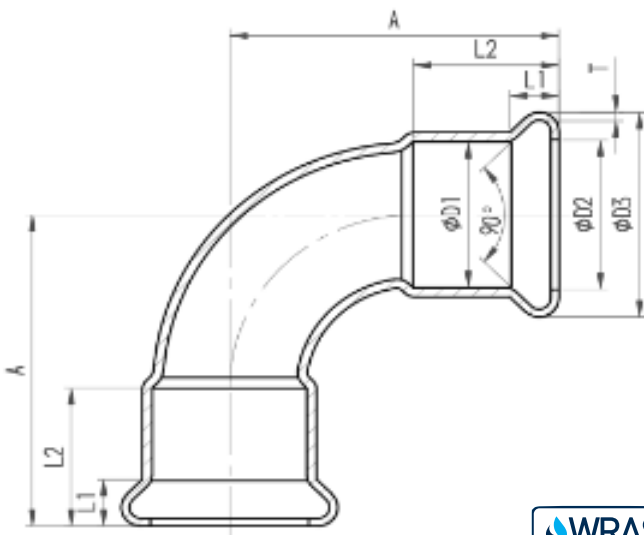

PRESS-TITE™

PRESS-TITE WATER: 90° ELBOW COUPLER

Suitable for	Water
O-Ring Colour	Black
O-Ring Type	EDPM
Range Size	15 mm - 54 mm
Type	90° Elbow
Material	Copper
Group	Elbow Coupler
Certification	EN1254-7
WRAS Approved	WRAS
Press Profile	M-Profile

MPN	Size	D1	D2	D3	L1	L2	A
		Size	Size	Size	0.5	±1.0	Size
PFEL15	15mm	15.2	15.8	22.85	6.4	20	38
PFEL22	22mm	22.2	22.8	30.90	7.3	21	47.4
PFEL28	28mm	28.2	28.8	37.00	7.1	23	56.6
PFEL35	35mm	35.3	35.9	43.90	7.1	26	68
PFEL42	42mm	42.3	42.9	52.8	8.8	30	80.4
PFEL54	54mm	54.3	54.9	64.85	8.8	35	100